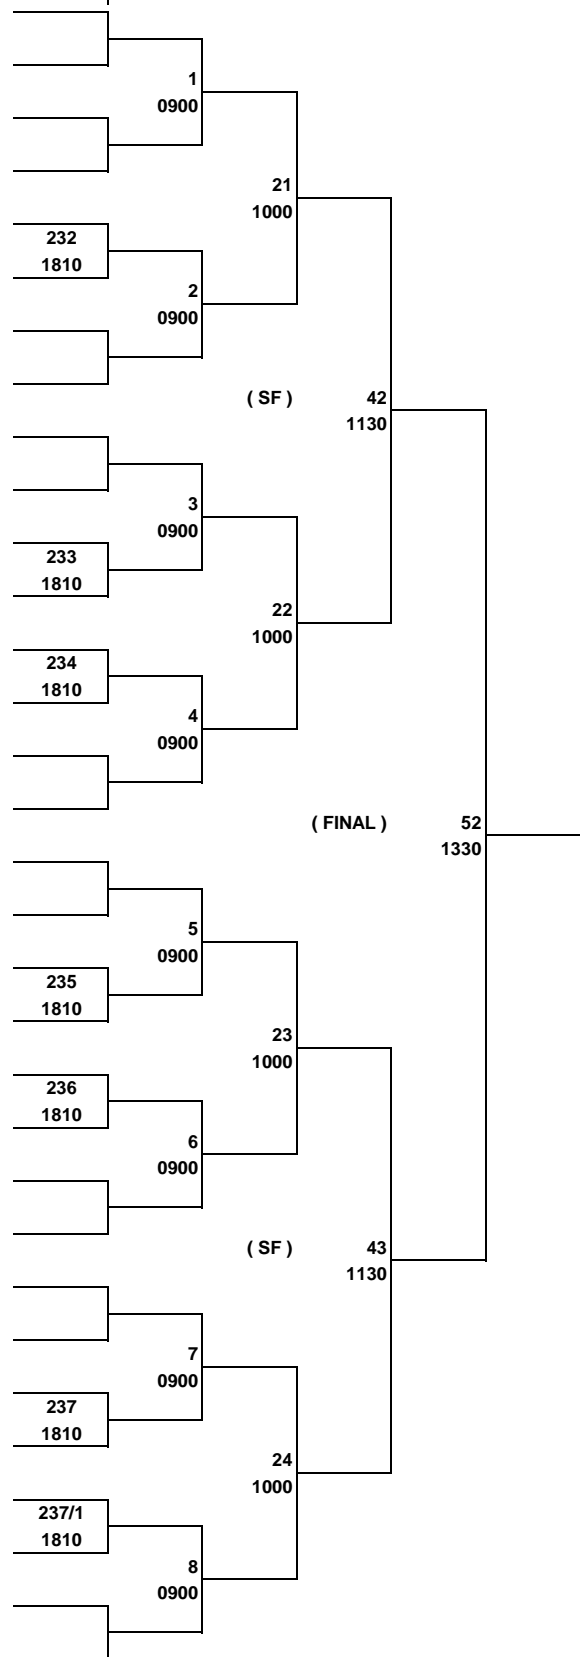

รายการเทเบิลเทนนิสเชียงใหม่ Open ๒๐๑๙
ประเภทเยาวชนชายเดี่ยวอายุไม่เกิน ๘ ปี

30 มิถุนายน 2562

PG: 28

1			
2	BYE	-	
3	BYE	-	
4			
5			
6	BYE	-	
7	BYE	-	
8			
9			
10	BYE	-	
11			
12			
13			
14	BYE	-	
15	BYE	-	
16			

The bracket diagram shows the following structure:

- Initial 16 players: 1, 2, 3, 4, 5, 6, 7, 8, 9, 10, 11, 12, 13, 14, 15, 16.
- Round 1:
  - Player 2 (BYE) and Player 3 (BYE) are eliminated.
  - Player 6 (BYE) and Player 7 (BYE) are eliminated.
  - Player 10 (BYE) and Player 14 (BYE) are eliminated.
  - Player 15 (BYE) is eliminated.
  - Remaining players: 1, 4, 5, 8, 9, 11, 12, 13, 16.
- Round 2:
  - Player 1 and Player 4 are paired, resulting in 152 and 1505.
  - Player 5 and Player 8 are paired, resulting in 153 and 1505.
  - Player 9 and Player 11 are paired, resulting in 154 and 1505.
  - Player 12 and Player 13 are paired, resulting in 84 and 1150.
  - Player 16 and Player 15 are paired, resulting in 155 and 1505.
- Round 3:
  - Player 152 (1505) and Player 153 (1505) are paired, resulting in 190 and 1630.
  - Player 154 (1505) and Player 84 (1150) are paired, resulting in 191 and 1630.
  - Player 155 (1505) and Player 15 (1505) are paired, resulting in 191 and 1630.
- Round 4 (Final):
  - Player 190 (1630) and Player 191 (1630) are paired, resulting in 231 and 1810.
  - Player 191 (1630) and Player 155 (1505) are paired, resulting in 231 and 1810.

30 มิถุนายน 2562

1 กรกฎาคม 2562

- 1
- 2 BYE
- 3 BYE
- 4
- 5
- 6
- 7 BYE
- 8
- 9
- 10 BYE
- 11
- 12
- 13
- 14
- 15 BYE
- 16
- 17
- 18 BYE
- 19
- 20
- 21
- 22
- 23 BYE
- 24
- 25
- 26 BYE
- 27
- 28
- 29
- 30
- 31 BYE
- 32